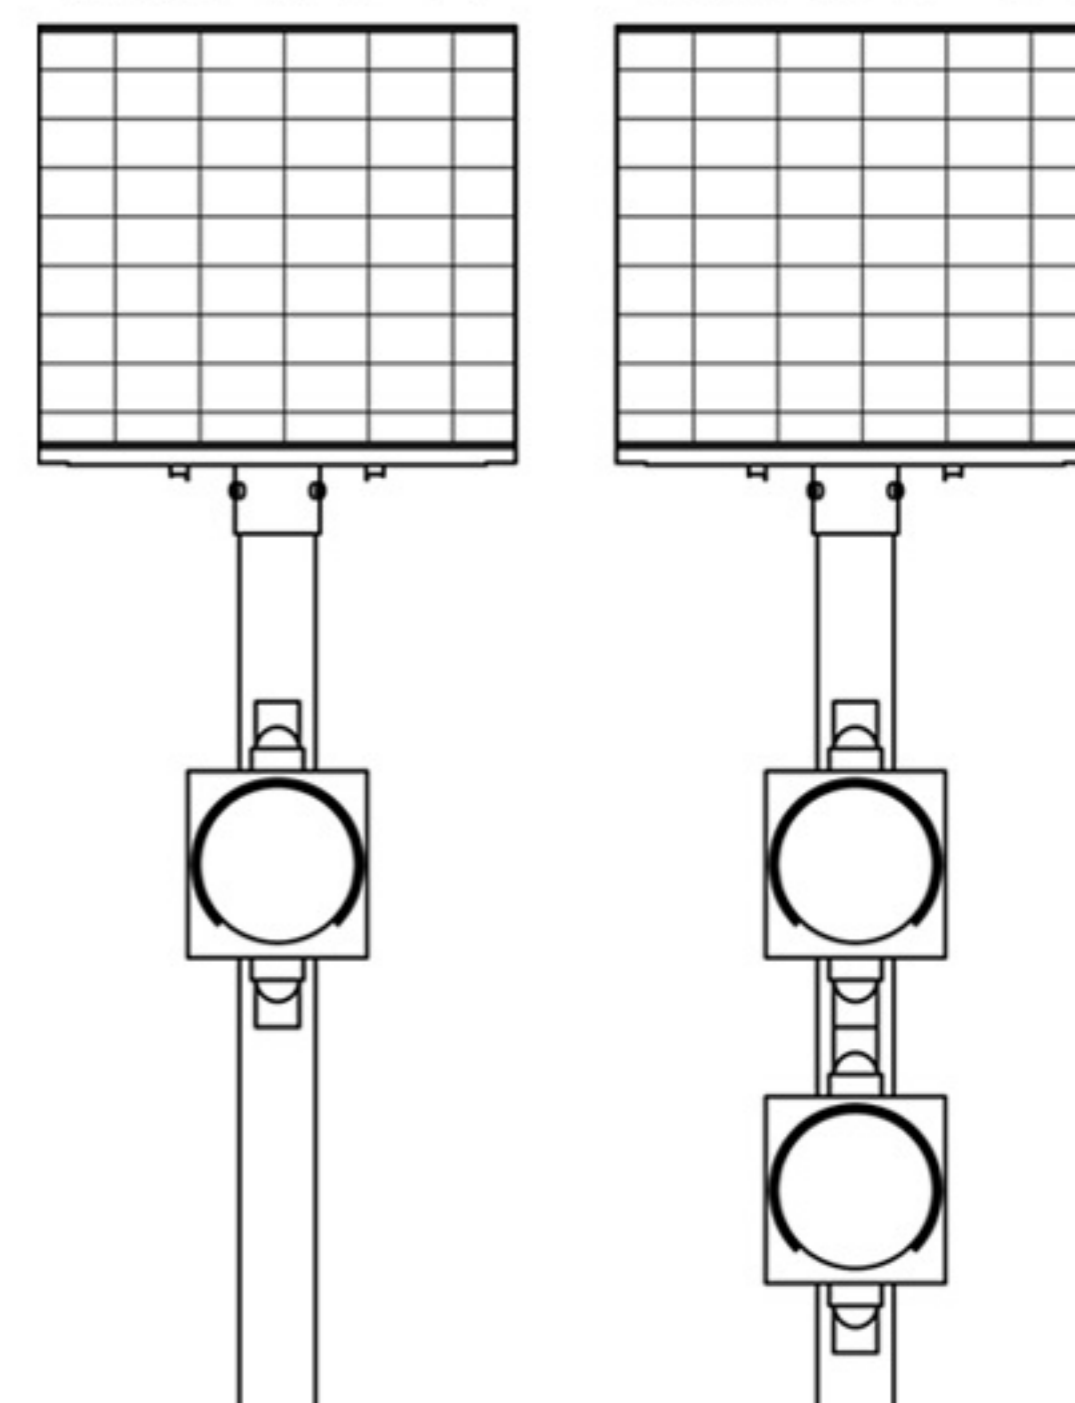

Western Co. PV flashing systems are excellent to signal dangers as: pedestrian crossings, dangerous crossings, roundabouts. The system works 24h/24h with an autonomy up to 4/5 days in case of "NO SUN condition". The lamp, normally yellow, is composed of 90 high efficiency LED. PV flashing systems avoid expenses for digging out and electrical connections thanks to the presence of battery and electronics on the top of the pole. Installation is immediate.

### Caratteristiche Generali

- Messa in opera immediata
- Batterie e elettronica su testa palo
- Funzionamento di 4/5 giorni in assenza di sole
- Controllo di low battery
- Alta affidabilità
- Lanterna 90 Led
- Diametro 200mm
- Palo 3mt fuori terra

### General Features:

- Immediate installation
- Battery and electronics on the top of the pole
- 4/5 days autonomy in case of "no sun condition"
- Low Battery control
- High efficiency
- Lantern with No. 90 LED
- Diameter: 200mm
- Pole: 3 meters over ground

Mod. SPL - L

Mod. SPL - L2

Codice Prodotto Product code	SPL - L	SPL - L2N (Centro Italia - Central Italy)	SPL - L2S (Centro/Sud Italia - Central/Southern Italy)
Potenza di picco modulo FV Peak Power	50Wp	80Wp	50Wp
Tipo di lampada Kind of lamp	90 LED ad alta efficienza - High Efficiency		
Colore luce Light Colour	GIALLA - Yellow		
Segnale Lampeggiante Flashing Signal	0.5' ON - 0.5' OFF 24/24h sincrono o alternato either synchronous or alternated		
Segnale Lampeggiante flashing	0.2' ON - 0.8' OFF 24/24h		
Capacità batterie Batteries capacity	55Ah -12V batterie ermetiche al piombo - sealed batteries		
Controllo Wireless Wireless Control	NO		